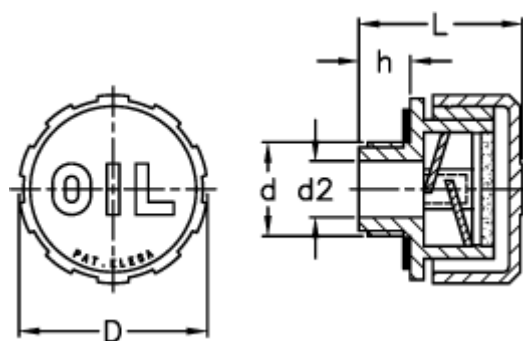

Data Sheet

Article number: 2311053951

Description: E+G Breather plug
SFP.30-16x1,5+F FIL

Measures

$D = 31$

$d = M16 \times 1,5$

$d2 = 10$

$h = 9.5$